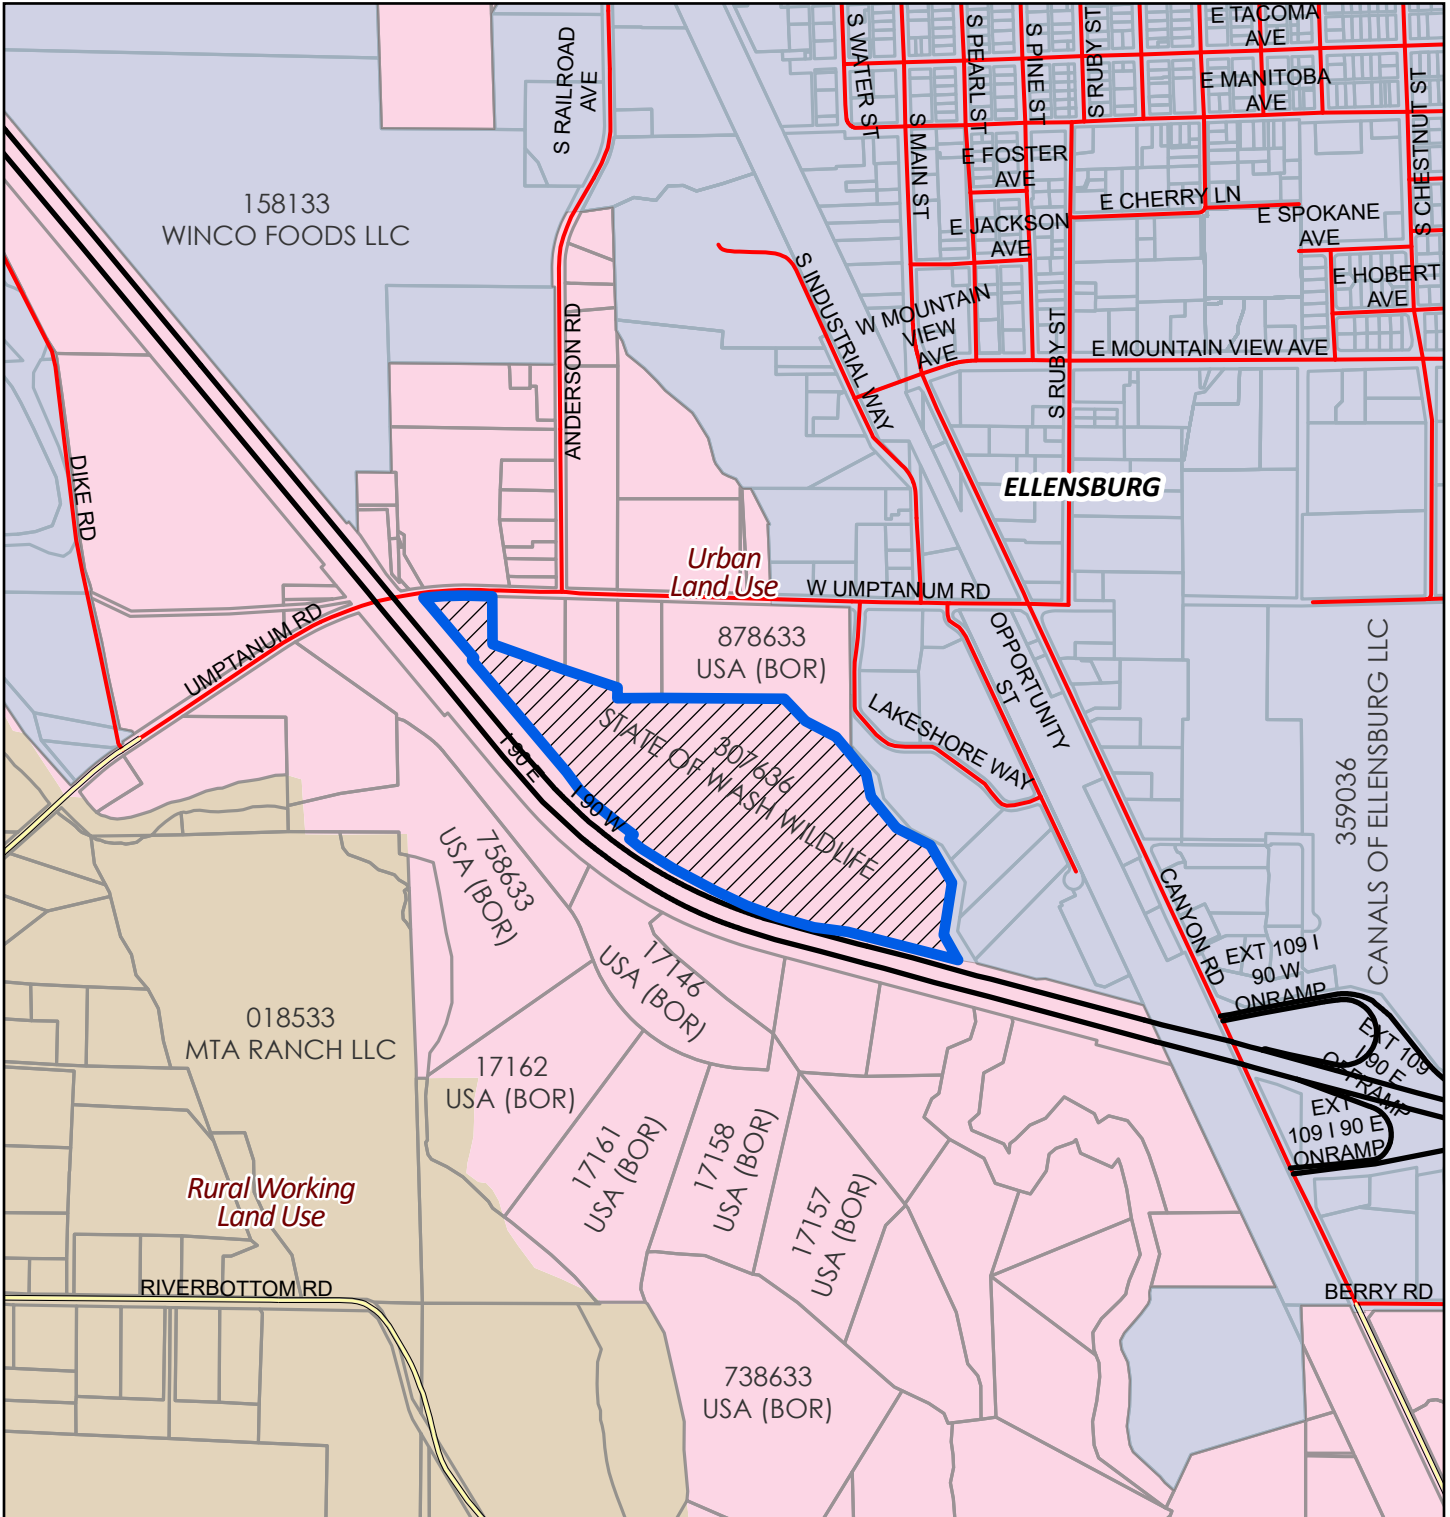

SD-24-00003 WDFW Matoon

Land Use

Kittitas County GIS

2025

Coordinate System: NAD 1983 StatePlane Washington South FIPS 4602 Feet